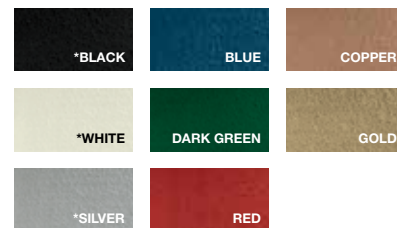

### DIRECT TO RUST METAL PAINT SATIN FINISH

Satin sheen finish for a more subtle effect available in a variety of sizes.

\*available in aerosol

### DIRECT TO RUST METAL PAINT HAMMERED FINISH

Subtle hammered effect with a metallic sheen available in a variety of sizes.

\*available in aerosol

## 26 beautiful new colours...

have been introduced in Direct to Rust Smooth finish to give you even more choices. These colours reflect the latest trends and add a special touch of extra colour to your metal.

**26 NEW COLOURS**

Gated Forest™

Spring Greenery™

Misty Lake™

Blue Night™

Blue Slate™

Emerald Stone™

Sheer Aqua™